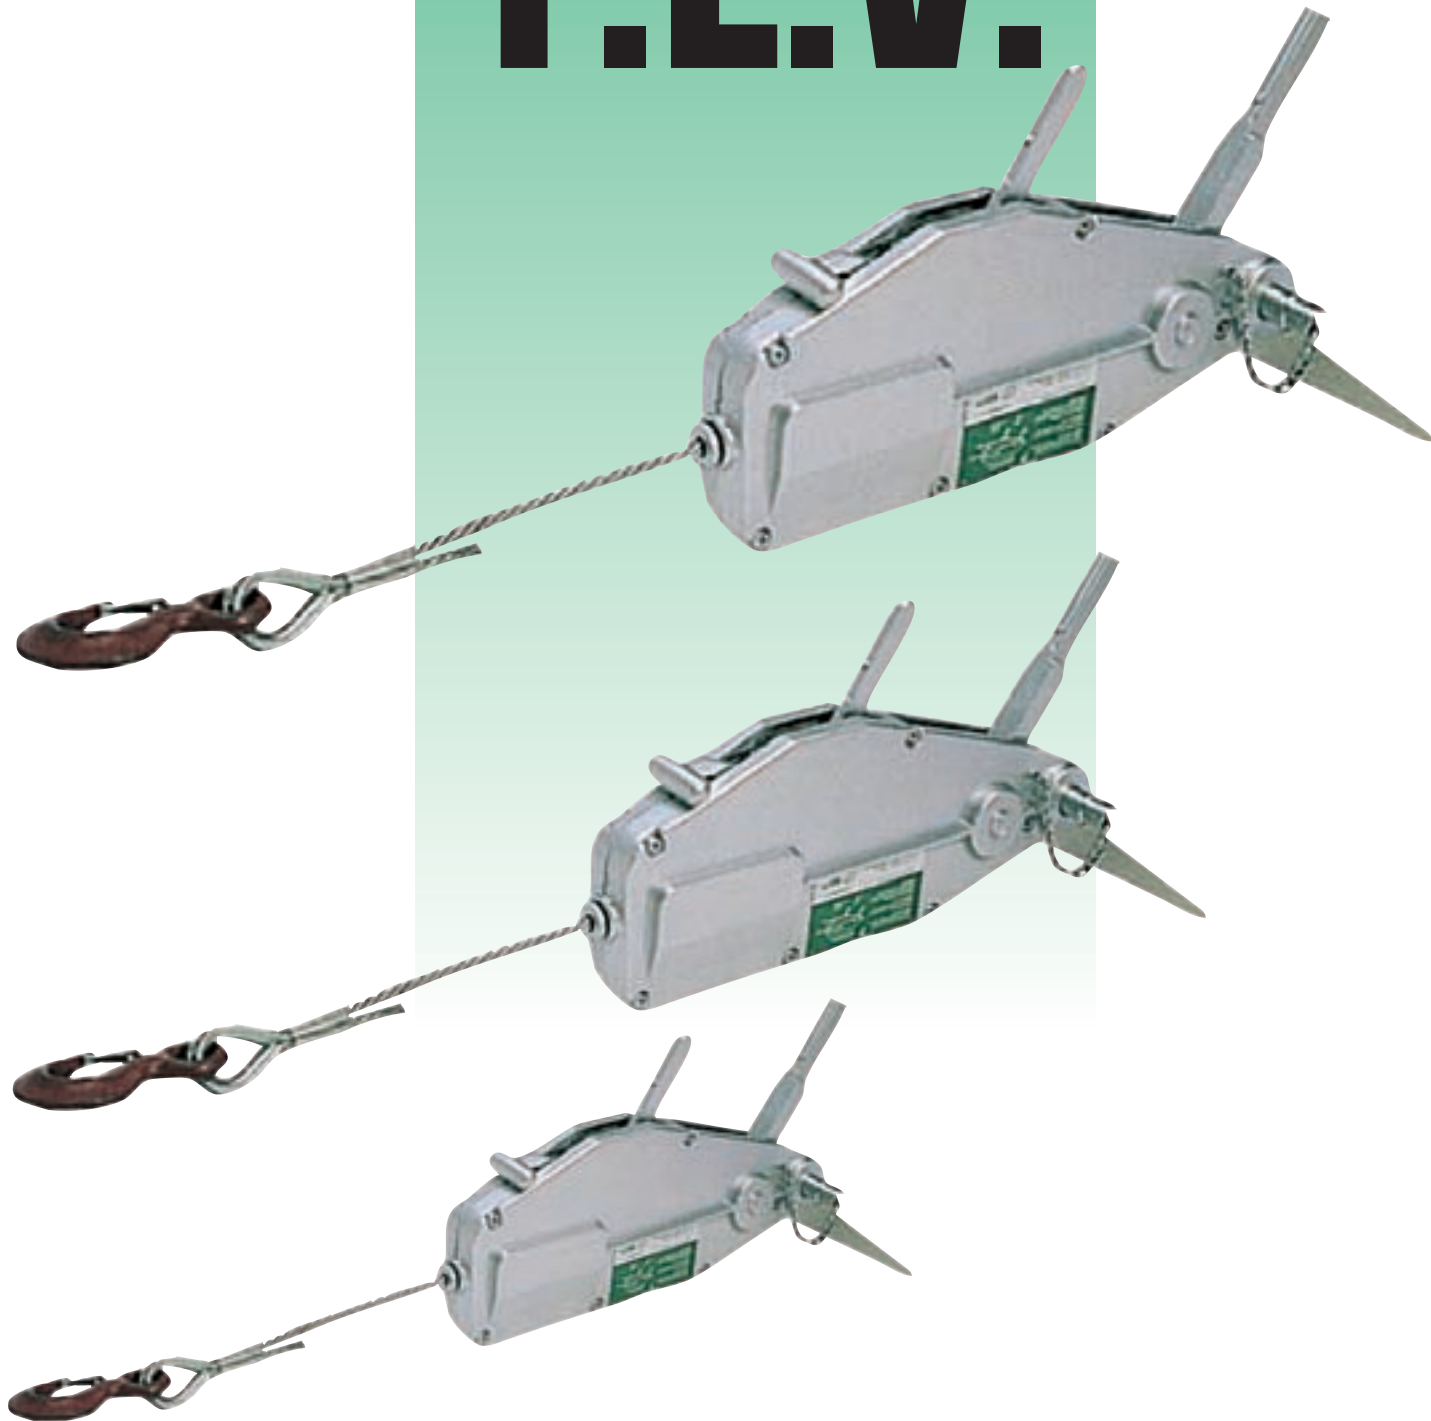

T.L.V.

Manual lever winch from 800 to 3200 kg

2, boulevard de l'Industrie - B.P. 59 - 28501 Vernouillet cedex - France
Tel : (33) 02 37 38 95 95 - Fax : (33) 02 37 38 95 99
Internet : www.verlinde.com

JV 11 2002 TLV

T.L.V.

Manual lever winch from 800 to 3200 kg

- The TLV leverwinch is suitable for lifting and pulling loads over long distances.
- It is manufactured from high resistance aluminium which makes it light and easy to handle.
- The TLV is a heavy duty tool suitable for tough working conditions.
- Easy maintenance, suitable for all outdoor purposes.
- 3 sizes available : 800, 1600 and 3200 kg.
- It complies with the current European safety regulations.
- It is delivered with a 20 m rope with a hook fitted to one end.
- 1 year guarantee.

| Winch type | TC 08 | TC 16 | TC 32 |
|----------------------|----------------|----------------|-----------------|
| S.W.L. (kg) | 800 | 1600 | 3200 |
| Lever length (mm) | 800 | 1120 | 1120 |
| Effort on lever (kg) | 28.5 | 41 | 44 |
| Rope dis. (mm) | 8 | 11 | 16 |
| Rope length (m) | 20 | 20 | 20 |
| Breaking load (kg) | 4800 | 9600 | 19200 |
| Dimensions (mm) | 425x60 x230 | 540x95 x305 | 660x110 x340 |
| Net weight (kg) | 6 | 11 | 22 |