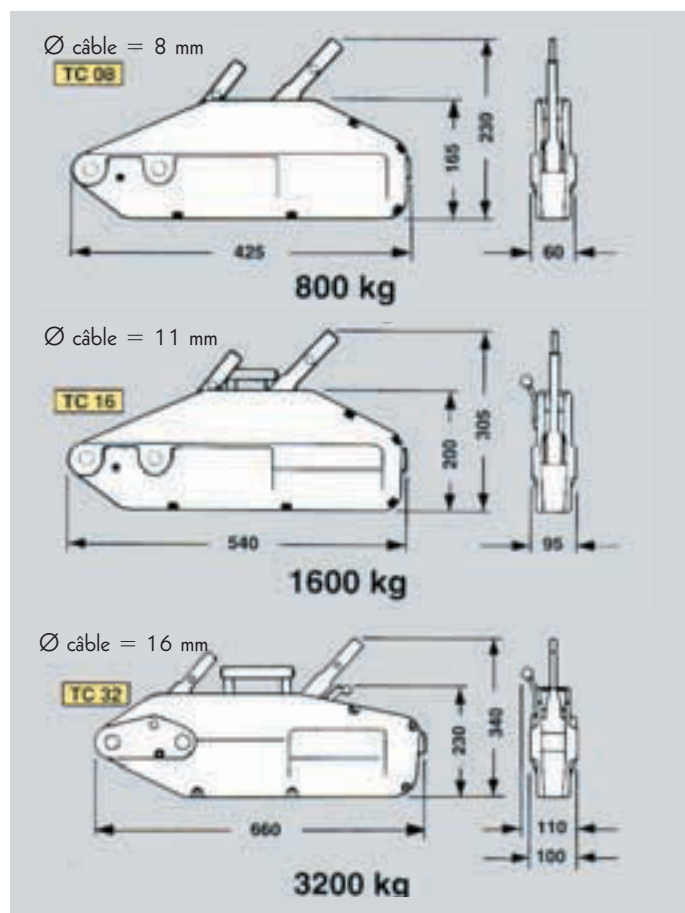

T.L.V.

Manual lever winch from 800 to 3200 kg

2, boulevard de l'Industrie - B.P. 59 - 28501 Vernouillet cedex - France
Tel : (33) 02 37 38 95 95 - Fax : (33) 02 37 38 95 99
Internet : www.verlinde.com

JV 11 2002 TLV

T.L.V.

Manual lever winch from 800 to 3200 kg

- The TLV leverwinch is suitable for lifting and pulling loads over long distances.
- It is manufactured from high resistance aluminium which makes it light and easy to handle.
- The TLV is a heavy duty tool suitable for tough working conditions.
- Easy maintenance, suitable for all outdoor purposes.
- 3 sizes available : 800, 1600 and 3200 kg.
- It complies with the current European safety regulations.
- It is delivered with a 20 m rope with a hook fitted to one end.
- 1 year guarantee.

| Winch type | TC 08 | TC 16 | TC 32 |
|----------------------|----------------|----------------|-----------------|
| S.W.L. (kg) | 800 | 1600 | 3200 |
| Lever length (mm) | 800 | 1120 | 1120 |
| Effort on lever (kg) | 28.5 | 41 | 44 |
| Rope dis. (mm) | 8 | 11 | 16 |
| Rope length (m) | 20 | 20 | 20 |
| Breaking load (kg) | 4800 | 9600 | 19200 |
| Dimensions (mm) | 425x60 x230 | 540x95 x305 | 660x110 x340 |
| Net weight (kg) | 6 | 11 | 22 |